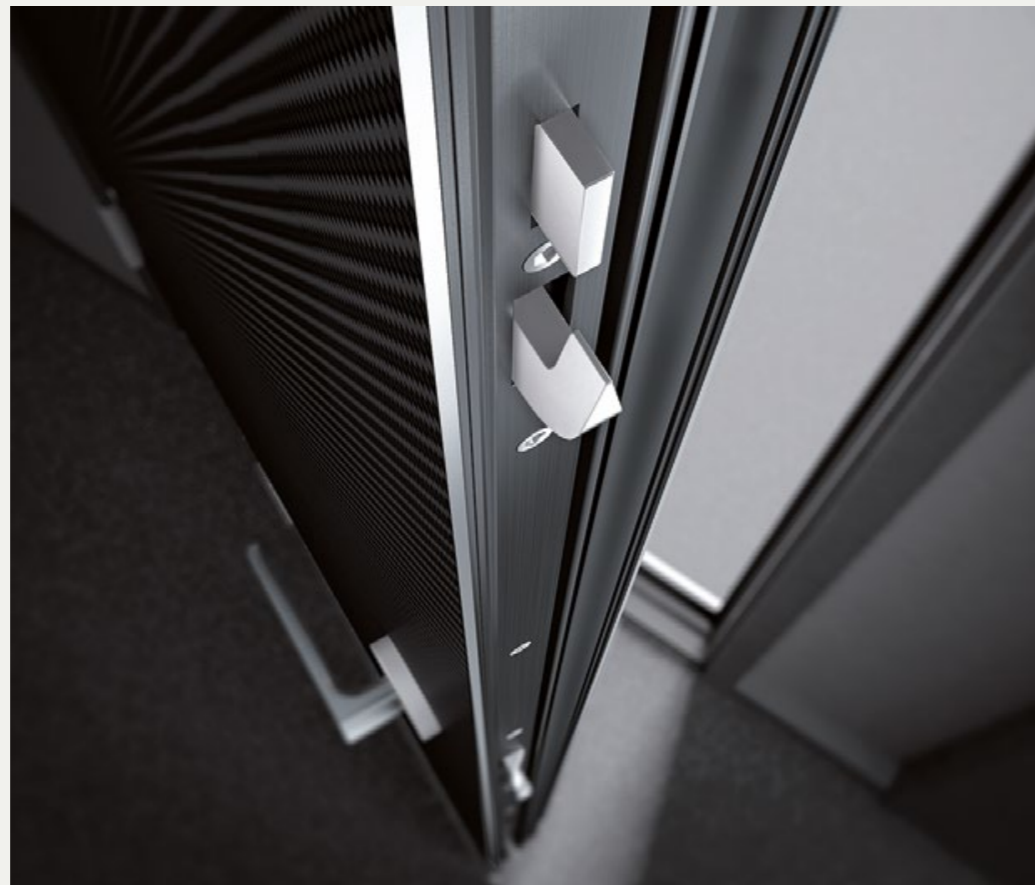

**ZEN & ZEN PIVOT** provide the electronic access of your choosing, with wireless power supply technology, using special power transmitting connectors.

standard cylinder  
5012

optional cylinder  
5152

optional cylinder  
4512